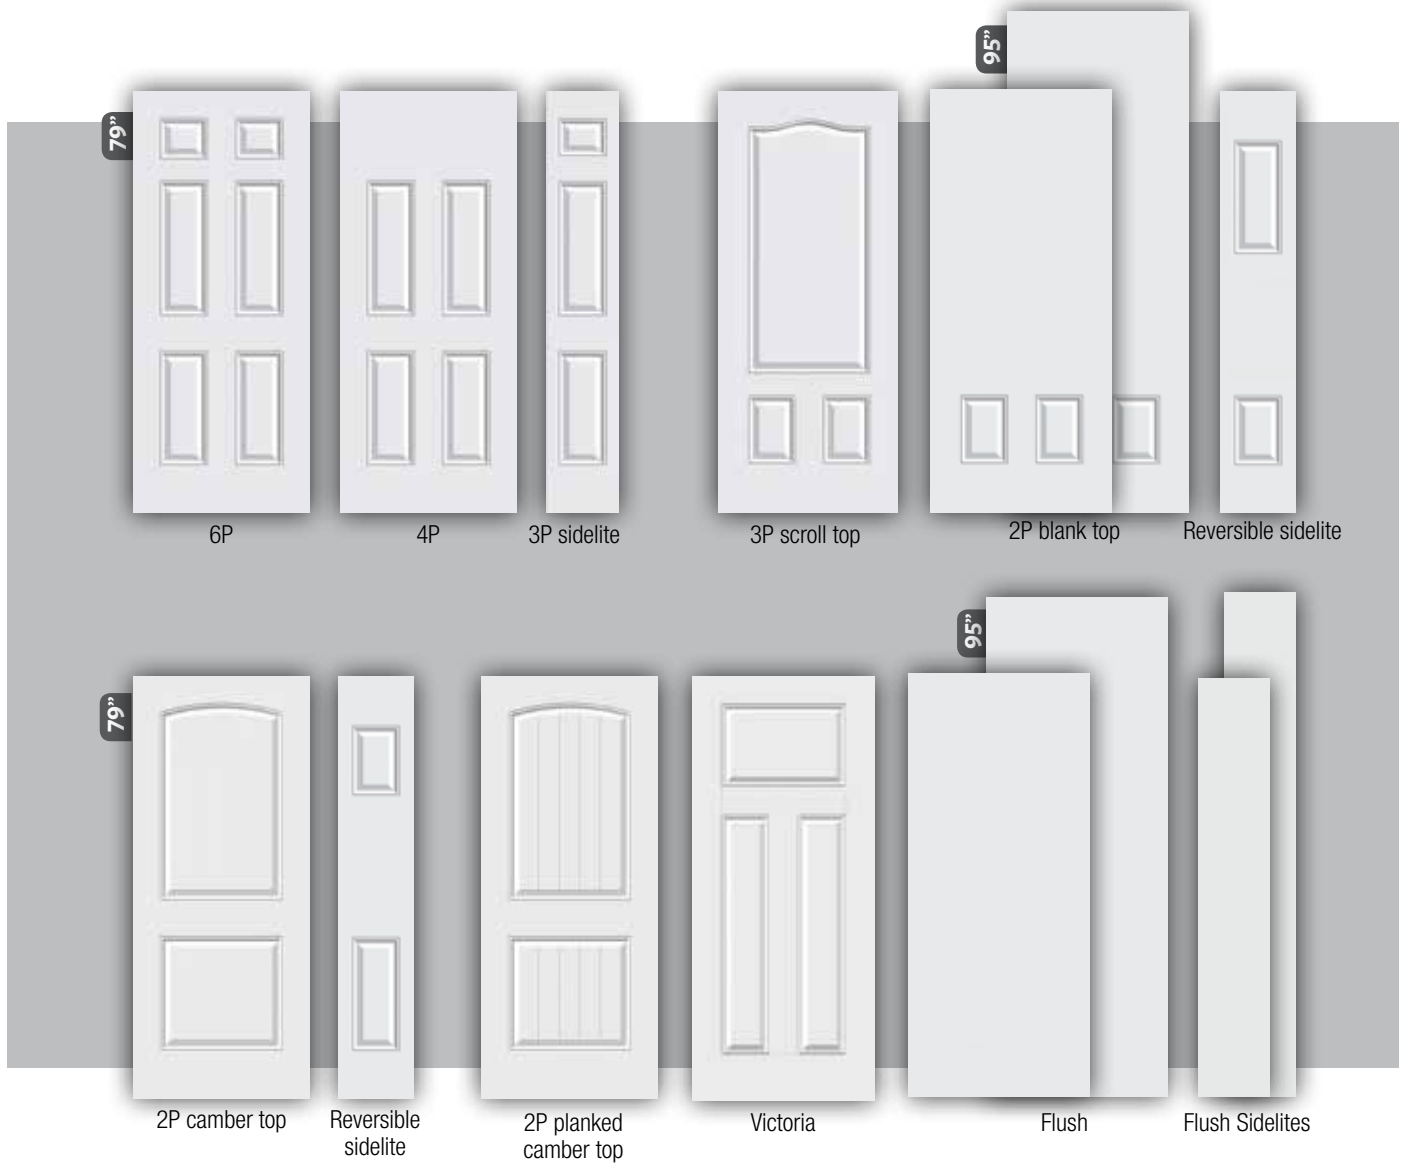

DURABLE, ENVIRONMENTALLY FRIENDLY
AND AVAILABLE IN CUSTOM SIZES

CLASSIC COLLECTION

Timeless charm and tradition. Authenticity characterizes the style of the Classic Collection. These models will subtly beautify the entrance to your home.

Decorative shelf for Victoria steel door

Made in aluminum
To be installed with screws

25-274-295-001*

Custom sizes available.

5 YEAR WARRANTY	10 YEAR WARRANTY
N300	N600, N700 & N900