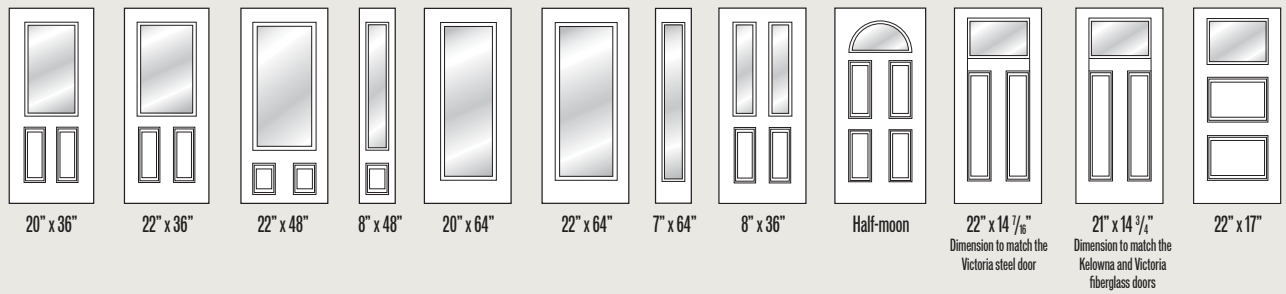

CLEAR GLASS

Q470