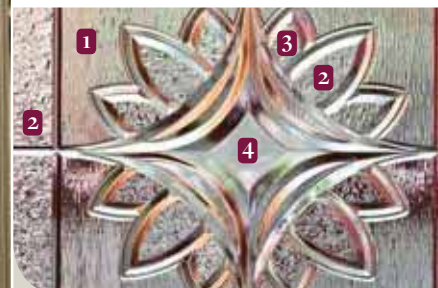

1. Chord glass effect
2. Florentine glass effect
3. Sparkle Wissmach glass effect
4. Clear glass effect

Low E+Argon

Door color is provided for your information only.

© 2011 Novatech