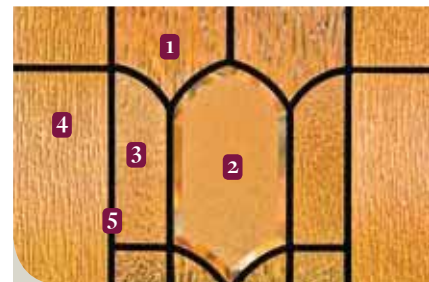

OPTIONAL DECORATIVE SHELF p. 39

22" x 14 7/8" steel
21" x 14 3/4" fiberglass

7" x 64"

22" x 64"

1. Sydney glass
2. Beveled Pin head glass
3. Hammered small glass
4. Niagara glass
5. Welded patina coming

Low E+Argon