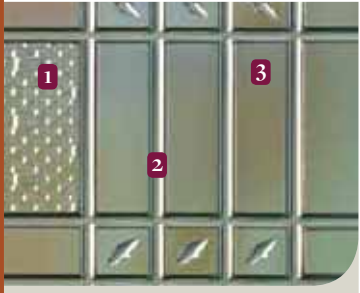

Moderna

COLLECTION	8 x 36	22 x 36	8 x 48	22 x 48
THERMACRYSTAL	•	•	•	•
	✓			

PRESTIGE MOULDINGS
optional - p. 40-41

1. Quatrix glass effect
2. Clear glass effect
3. Screen glass effect