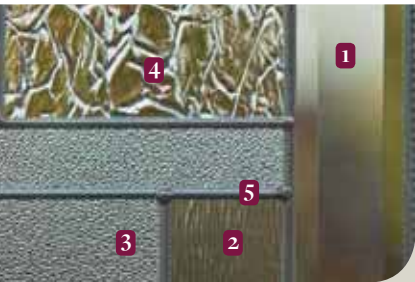

1. Beveled clear glass
2. Chord glass
3. Pin head glass
4. Krinkle glass
5. Welded zinc or patina caming

Low E+Argon

CUSTOM GLASS AVAILABLE
(SIZE, GLASS/CAMING CHANGES)

Door color is provided for your information only.