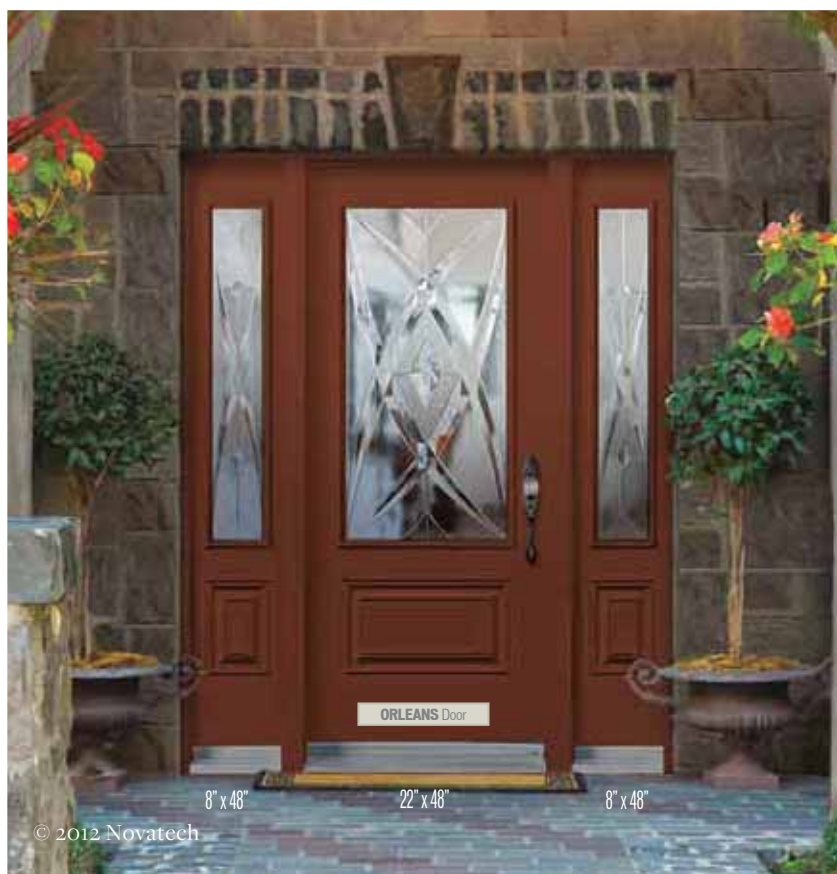

22" x 36" 8" x 36"

22" x 48" 8" x 48"

ORLEANS Door

8" x 48" 22" x 48" 8" x 48"

© 2012 Novatech

Eleos

1. Chinchilla glass effect
2. Clear glass effect
3. Diamond glass effect

Door color is provided for your information only.