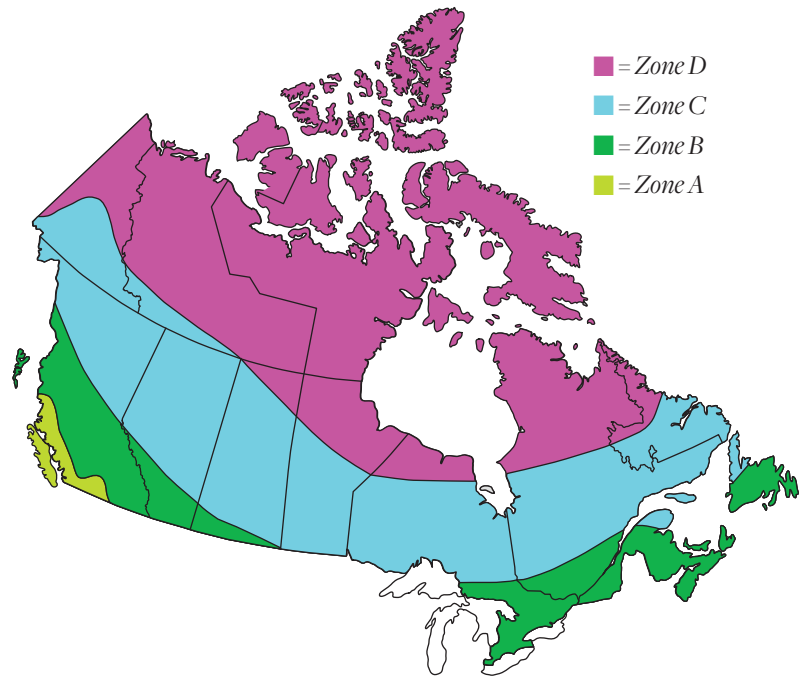

Energy Efficiency Zone C* Program for steel doors

Low E+Argon

WE OFFER ENERGY EFFICIENT PRODUCTS

With our new generation of doorglass offered with Low E glass and Argon gas, Novatech's products are energy efficient. Almost all of our doorglass collection qualifies for A, B and C Energy Star® zones for our steel doors.

Zone coverage with our Energy Efficiency Zone C* program (Low E glass and Argon gas)

Product family | Doorglass dimensions	¼ (Half-moon)	½ (22x36, ¾ oval)	¾ (22x48)	Full (20x64, 22x64, oval)
Dual glass unit with Low E glass and argon gas	Zones A, B, C & D	Zones A, B, C & D	Zones A, B & C	Zones A, B & C
Venting unit with Low E glass and argon gas	Not available	Zones A, B & C	Zones A, B & C	Zones A & B
Stained glass with Low E glass and argon gas (triple glaze)	Zones A, B, C & D	Zones A, B, C & D	Zones A, B & C	Zones A, B & C
Mini-blinds with Low E glass	Not available	Zones A, B & C	Zones A, B & C	Zones A & B

For standard sizes only

ADVANTAGES OF CERTIFIED ENERGY STAR® PRODUCTS

Facts **:

- › Heating accounts for 54% of energy consumption in homes
- › Up to 25% of heat loss is attributable to doors and windows

Compared to doors and windows with low energy efficiency, ENERGY STAR® doors and windows with high energy efficiency ***:

- › Reduce heating costs by up to 10%
- › Reduce the risk of condensation in cold weather
- › Offer more resistance to the infiltration of ultraviolet radiation
- › Demonstrate 20 to 40% better energy efficiency when compared to traditional models
- › Certify that the products selected meet the environmental requirements in effect

* When Novatech's new generation of decorative doorglass is used in an ENERGY STAR® approved system with Novatech door panels.

** Source: Hydro-Québec, 2011

*** Source: Natural Resources Canada, 2011