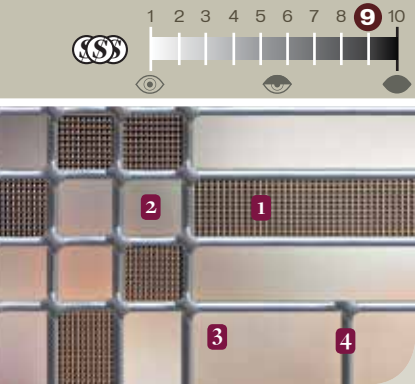

1. Lystral glass
2. White Satin glass
3. Screen glass
4. Welded zinc caming