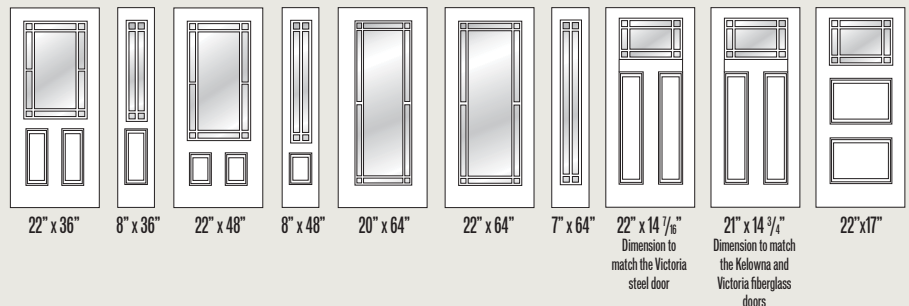

PERIMETER GRILL

	Standard	Low E / Argon
White Georgian internal grill CAAL	02-017-050-011	02-017-050-005
White flat internal grill CAFA	02-020-050-012	02-020-050-009
Clear	02-079-050-015	02-079-050-005