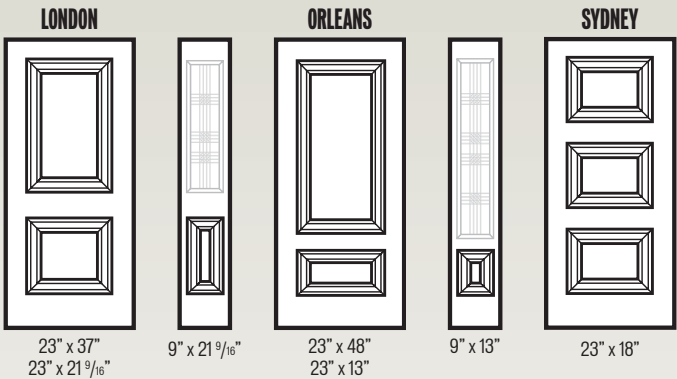

Configurations

Prestige mouldings are offered as an option exclusively with the various models in the Prestige collection.

PRESTIGE MOULDINGS*	23" x 48"	23" x 13"	9" x 13"	23" x 37"	23" x 21 9/16"	9" x 21 9/16"	23" x 18"
Prestige Mouldings - Orleans Door	25-278-292-001	25-278-046-001	25-278-087-001				
Prestige Mouldings - London Door				25-278-050-001	25-278-293-001	25-278-294-001	
Prestige Mouldings - Sydney Door							25-278-259-001

* Code for one moulding only. Order a pair of mouldings if you want to add them on both sides of your entrance door.