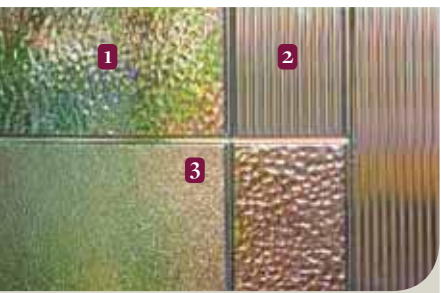

22" x 36" 8" x 36"

22" x 48" 8" x 48"

Métropolitain

COLLECTION	8 x 36	22 x 36	8 x 48	22 x 48
THERMACRYSTAL	•	•	•	•
	✓			

1. Yacare glass effect
2. Quarter reed glass effect
3. Pin head glass effect

22" x 48"