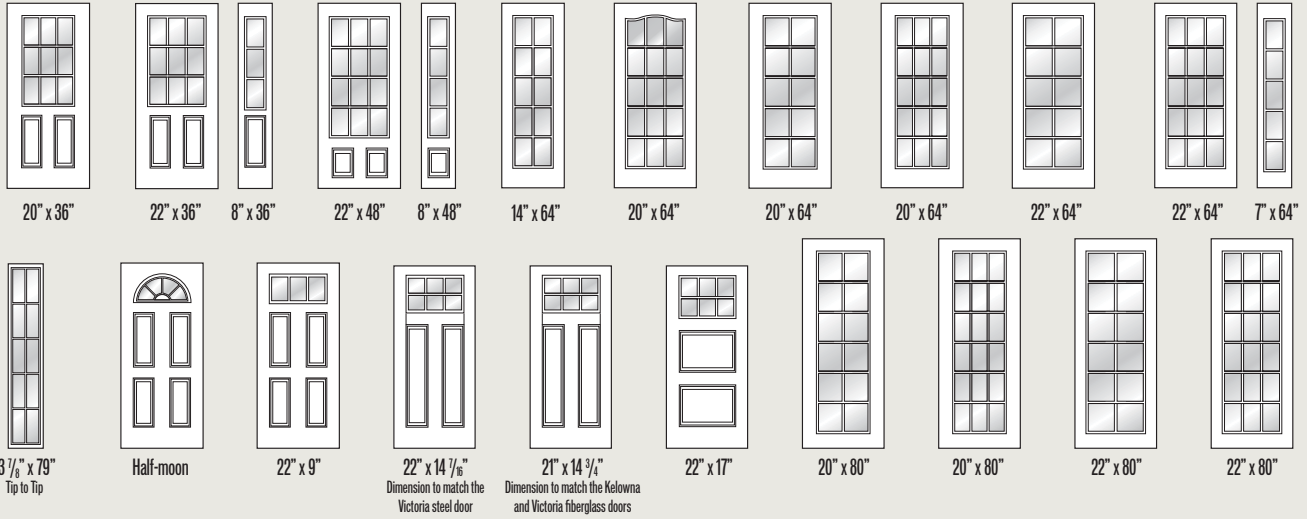

Clear Glass & Grills

1 TONE INTERNAL GRILLS ®

LITES WITH INTERNAL GRILL