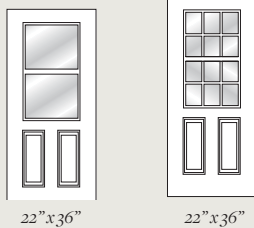

Clear Glass & Grills

1 TONE INTERNAL GRILLS ®

LITES WITH INTERNAL GRILL

CLEAR GLASS

Q470

3X1 TOP GRILL

PERIMETER GRILL

	Standard	Low E / Argon
White Georgian internal grill CAAL	02-017-050-011	02-017-050-005
White flat internal grill CAFA	02-020-050-012	02-020-050-009
Clear	02-079-050-015	02-079-050-005