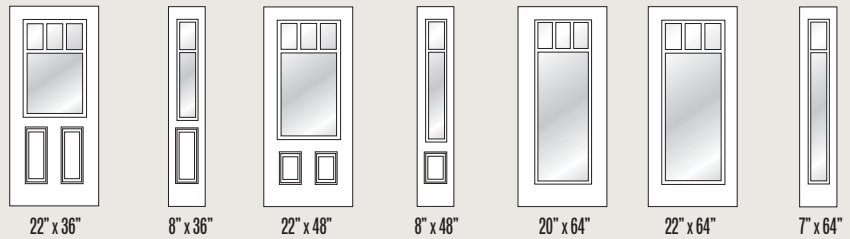

3X1 TOP GRILL