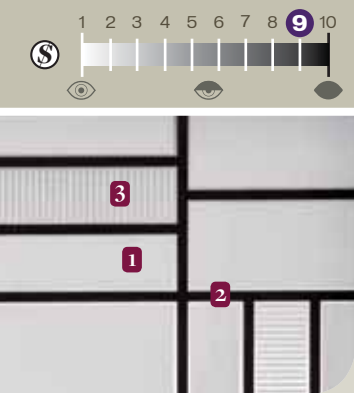

Cambridge

SILKSCREEN SERIES	8 x 36	22 x 36	8 x 48	22 x 48
	✓	•	•	•

- 1. Sandblasted finish
- 2. Grey ink
- 3. Black ink

22" x 48" 8" x 48"

22" x 36"

Louisbourg

SILKSCREEN SERIES	8 x 36	22 x 36	8 x 48	22 x 48
	✓	•	•	•